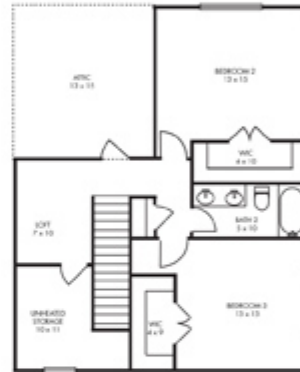

Marketed by:

Pursuit Real Estate Group
7370 Hodgson Memorial Dr.
Savannah, GA 31406
www.pursuitreg.com
912.356.0010