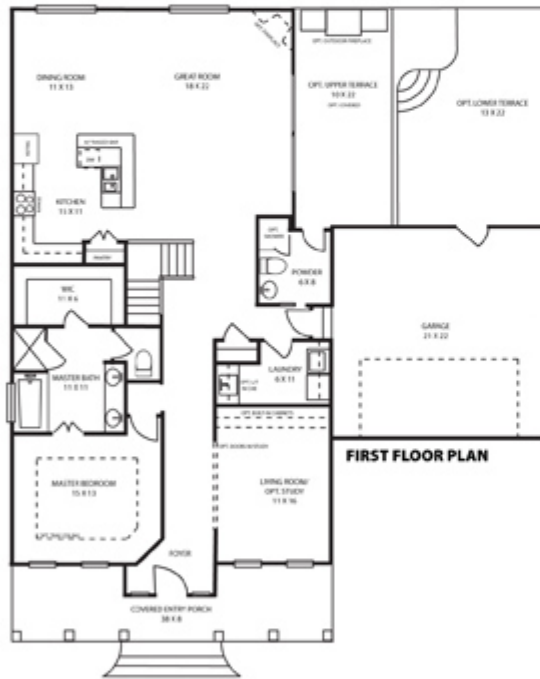

ELEVATION SHOWN WITH OPT BRICK AND RAILINGS

Marketed by:

Pursuit Real Estate Group
7370 Hodgson Memorial Dr.
Savannah, GA 31406
www.pursuitreg.com
912.356.0010