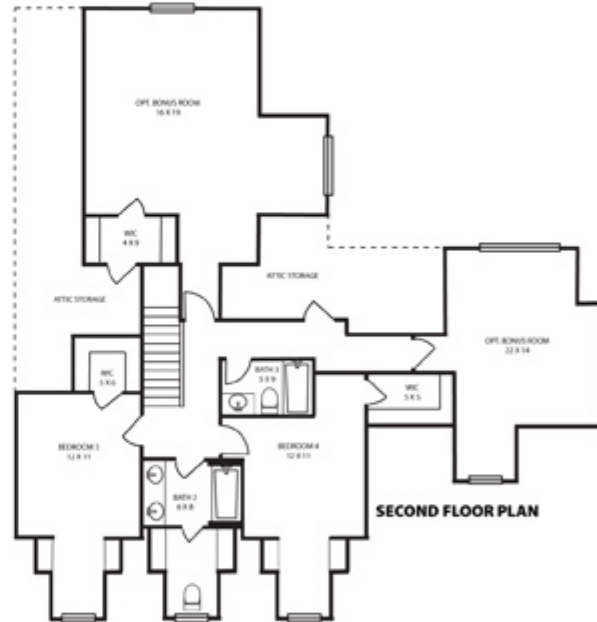

Marketed by:

Pursuit Real Estate Group
7370 Hodgson Memorial Dr.
Savannah, GA 31406
www.pursuitreg.com
912.356.0010