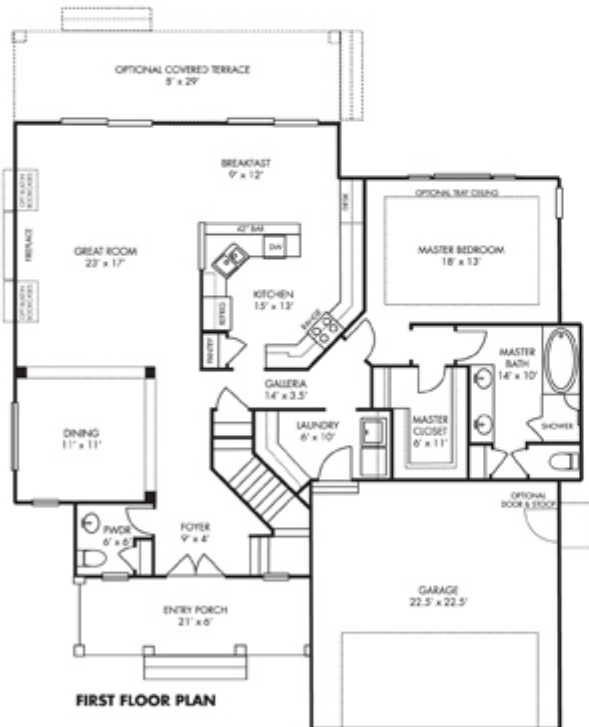

Marketed by:

Pursuit Real Estate Group
7370 Hodgson Memorial Dr.
Savannah, GA 31406
www.pursuitreg.com
912.356.0010